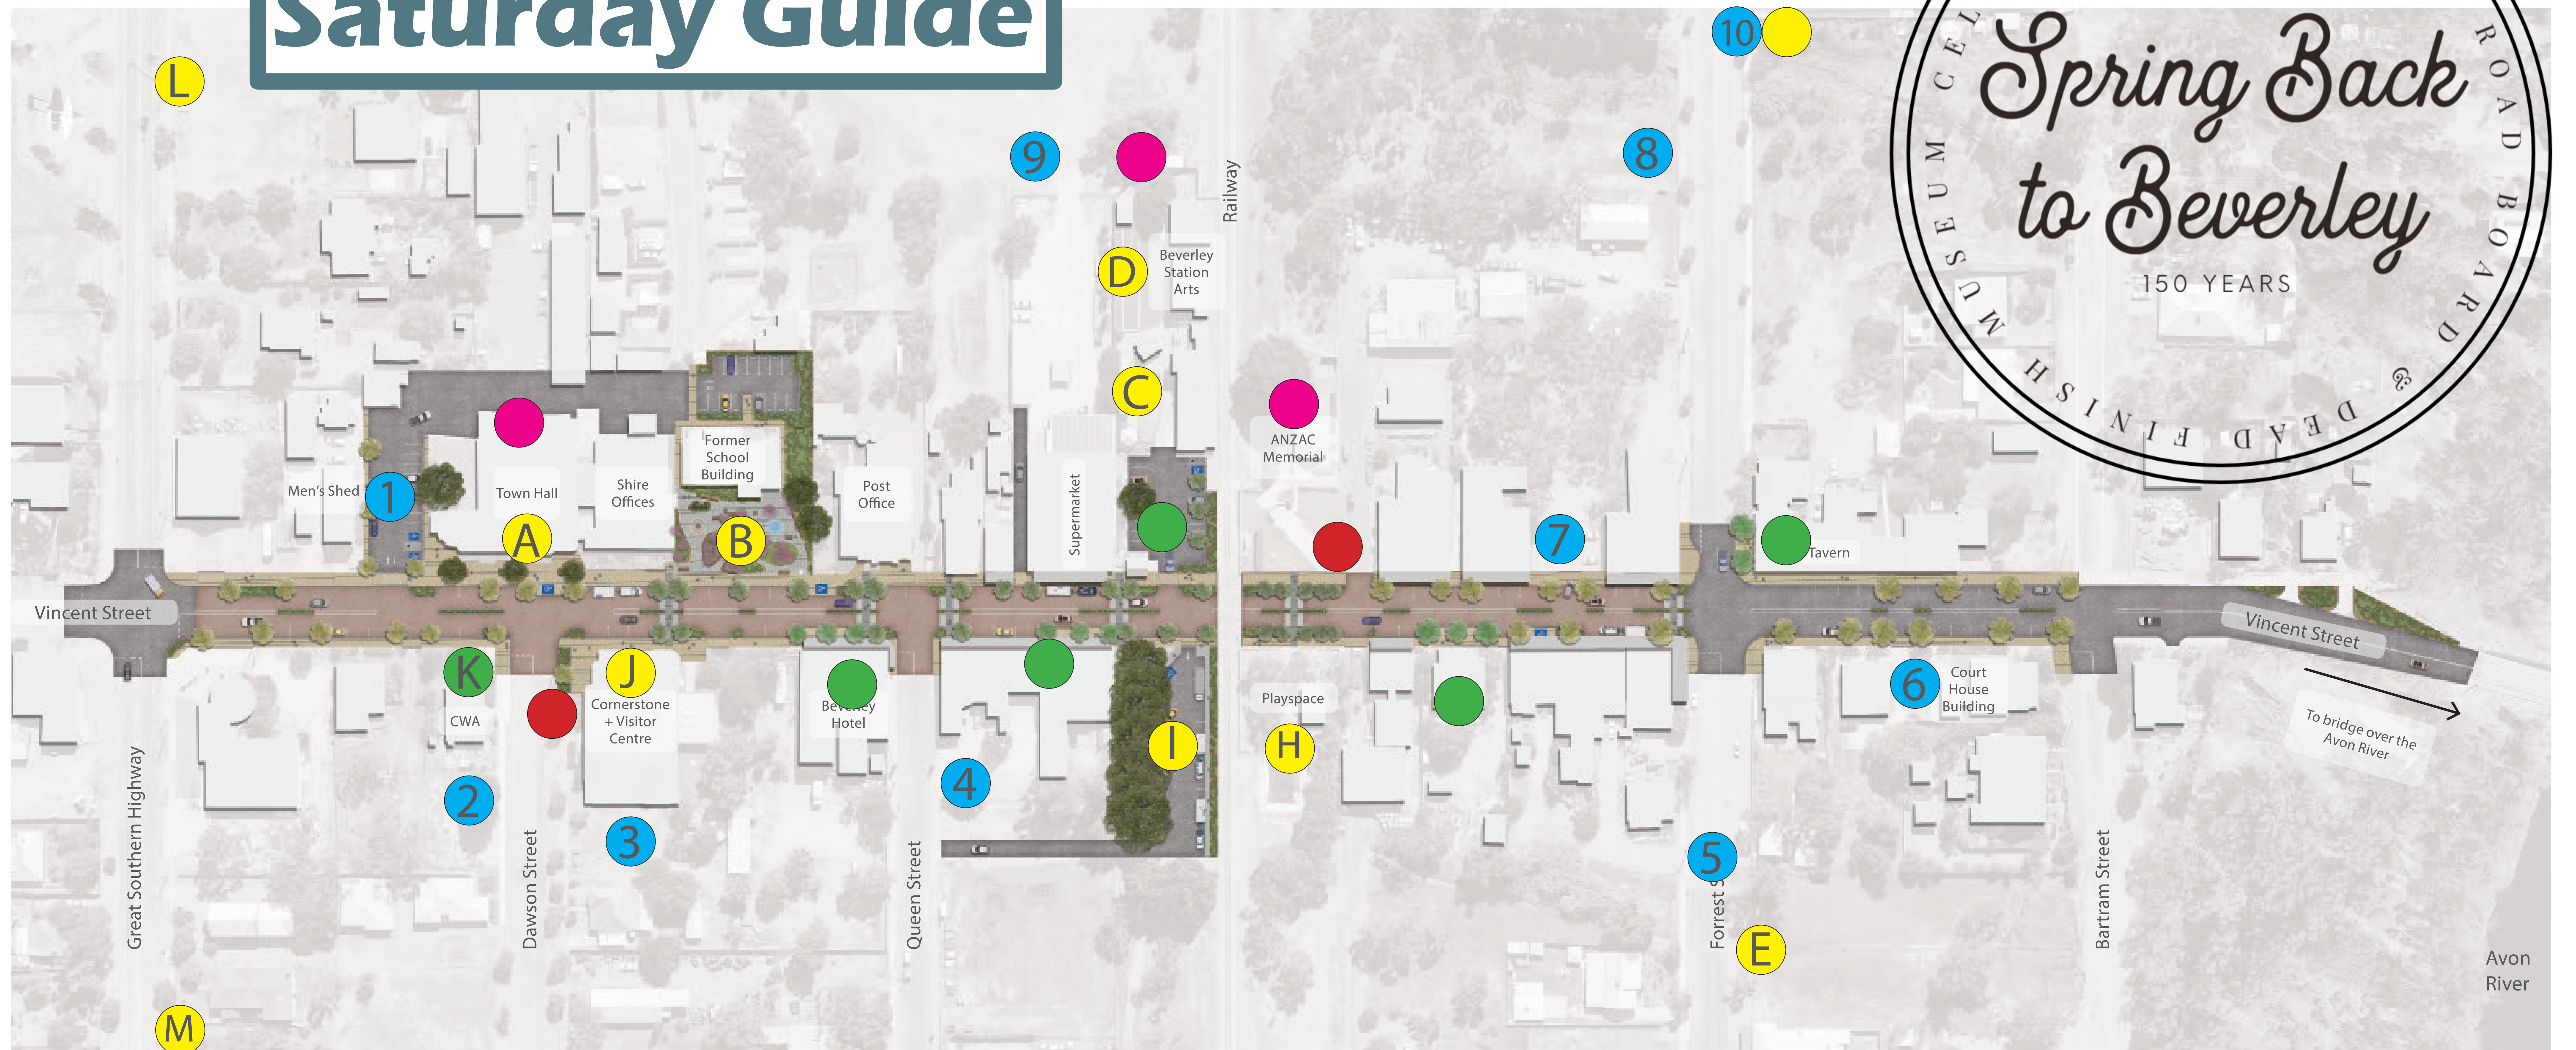

## LEGEND

- PARKING
- EXHIBITION / ATTRACTION
- TOILETS
- FOOD
- BUS STOP

## PARKING

- 1 Town Hall Parking
- 2 Dawson Street – behind CWA
- 3 Dawson Street – Cornerstone
- 4 Queen Street - Behind Vines Medical
- 5 Forreast Street - South
- 6 Vincent Street - Courthouse
- 7 Vincent Street – Next to Pharmacy
- 8 Forreast Street North – Opposite bowling club
- 9 Council Road – Behind Station Theatre
- 10 Beverley Recreation Ground

## FUNCTION SPACES - VINCENT ST

- A Town Hall
- B Old School Building
- C Station Gallery
- D Platform Theatre
- E Community Garden
- F IGA Carpark
- G War Memorial Gardens
- H Moort Wabiny Park
- I Figtree Carpark
- J Cornerstone Building

## FUNCTION SPACES - TOWN

- K CWA Building
- L Dead Finish Museum
- M Fergusons Vintage Collection
- Beverley Soaring Society
- Beverley District High School
- Beverley Fire Station
- Beverley Golf Club
- Beverley Bowling Club
- Beverley Fire Station